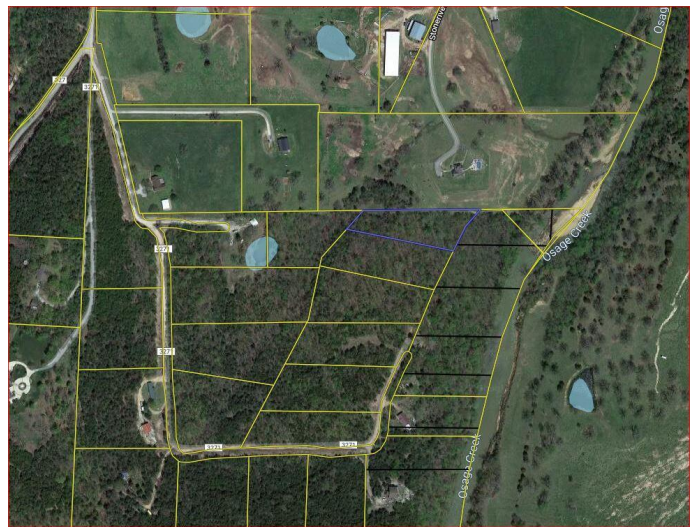

\$45,000 - Tract #15 Osage River Estates, Berryville

MLS® #145356

\$45,000

0 Bedroom, 0.00 Bathroom,
Lots/Land on 2.19 Acres

N/A, Berryville, AR

Enjoy this quiet and scenic property at the end of a private road. Just steps away from the osage river.

Essential Information

MLS® #	145356
Price	\$45,000
Bathrooms	0.00
Acres	2.19
Type	Lots/Land
Status	Active

Community Information

Address	Tract #15 Osage River Estate
Subdivision	N/A
City	Berryville
County	Carroll
Province	AR
Postal Code	72616